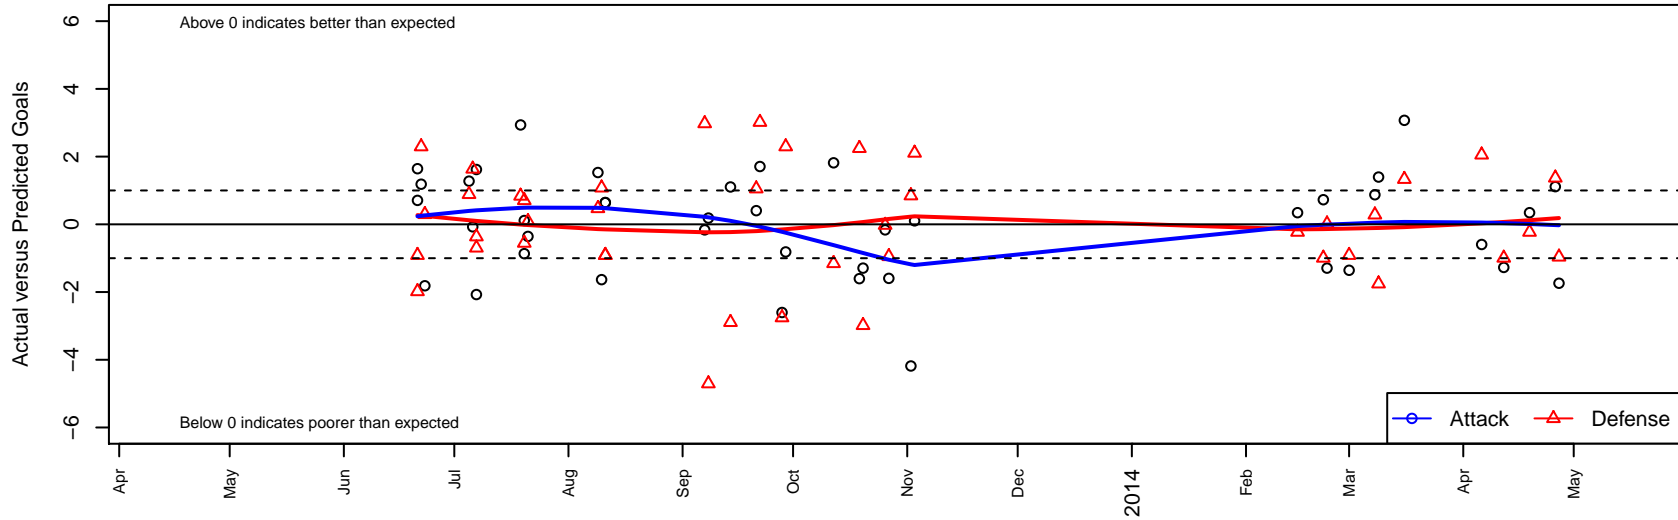

Westside Timbers Samba B99

Westside Timbers

Beaverton, OR

B99 total strength=1425

attack=13.92 defense=5.46

fall league = OPL National Premier League U14

alt names used:

Westside Timbers Samba B99

Beaverton Cup BU14 Gold

Chinook Cup Gold U14

OPL National Premier League U14

Spr OYS PTT B99 Timbers Premier

OYS State Cup B99

Westside Timbers Samba B99
Dots are actual minus expected GF (blue circles) and GA (red triangles).
Blue line is smoothed change in attack strength. Red is smoothed change in defense strength.